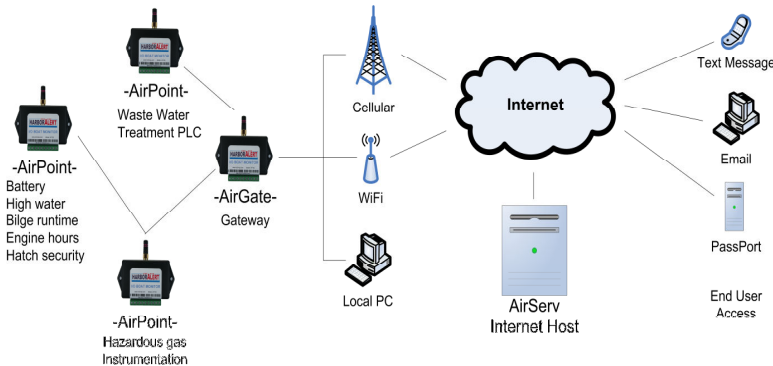

AZN: Air2Apps' Zigbee Network implementation.

AZN is a set of off the shelf components and services that make it simple to build a wireless network to your remote equipment. It's fast to install, inexpensive, and gives you local and Internet access with Air2App's communications infrastructure. Designed with the ZigBee® protocol AZN is an auto forming, routing, healing, packet hopping, secured, mesh topology network. AZN connects hundreds of remote devices spread over miles of area.

***AZN Components:** AirPoints, a variety of serial, analog, digital, and relay control modules that give your remote equipment network access. AirGate, the AZN gateway providing local serial or Internet access to all AirPoint connected equipment.

AZN is both flexible and expandable. You can mix and match AirPoint serial, analog, and IO modules to fit your application. Add new modules at any time connecting a remote sensor's analog outputs, liquid level switches, PLC serial ports, or advanced instrumentation to you host controller.

Installation is simple: Connect your remote equipment to AirPoints. Connect your system host either via local serial or the Internet to the AirGate. Turn on the power. In minutes AZN will form connections to your remote equipment.